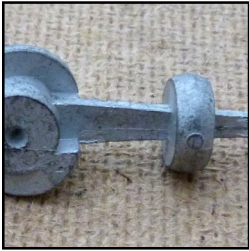

Ref No: T.4

Category: Track parts

Description: Electrical Connecting Plate for supplying power to 3-rail track

Price (£): 10.00

Ref No: T.5
Category: Track parts
Description: Connecting Plate, (rail joiner) slide-in

Price (£): 0.20

Ref No: T.6
Category: Track parts
Description: Fishplate (rail joiner), steel track to steel track.

Price (£): 1.25

Ref No: T.7
Category: Track parts
Description: Frog, steel track point, state left or right

Price (£): 5.00

Ref No: T.8
Category: Track parts
Description: Guide bracket, control system rodding

Price (£): 7.50

Ref No: T.9
Category: Track parts
Description: Joiner, control system rodding (brass sleeve with screws)

Price (£): 3.50

Ref No: T.10
Category: Track parts
Description: Lamp cube for control points, tinplate

Price (£): 5.00

Ref No: T.11
Category: Track parts
Description: Lever, steel track point, without trunnion